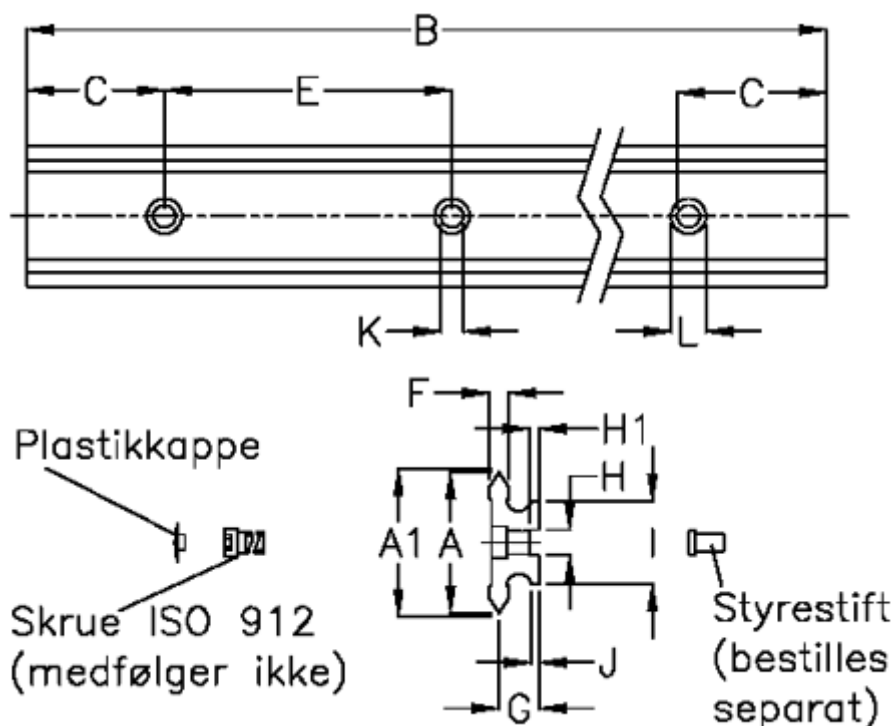

Article number: 05712105216

Description: Hepco GV3 slide NL 76 L5216 P3  
with counterbored holes

## Measures

A	= 76	G	= 19.7	Weight kg/1000 = 10.00
A1	= 77.58	H	= 15	
B	= 5216	H1	= 5.0	
C	= 88.0	I	= 50.4	
E	= 180	J	= 4.80	
F	= 9.43	K	= 14.0	
For bearing	= J54	L	= 20 x 12	
For guide pin	= SDP15	Precision type	= P3	